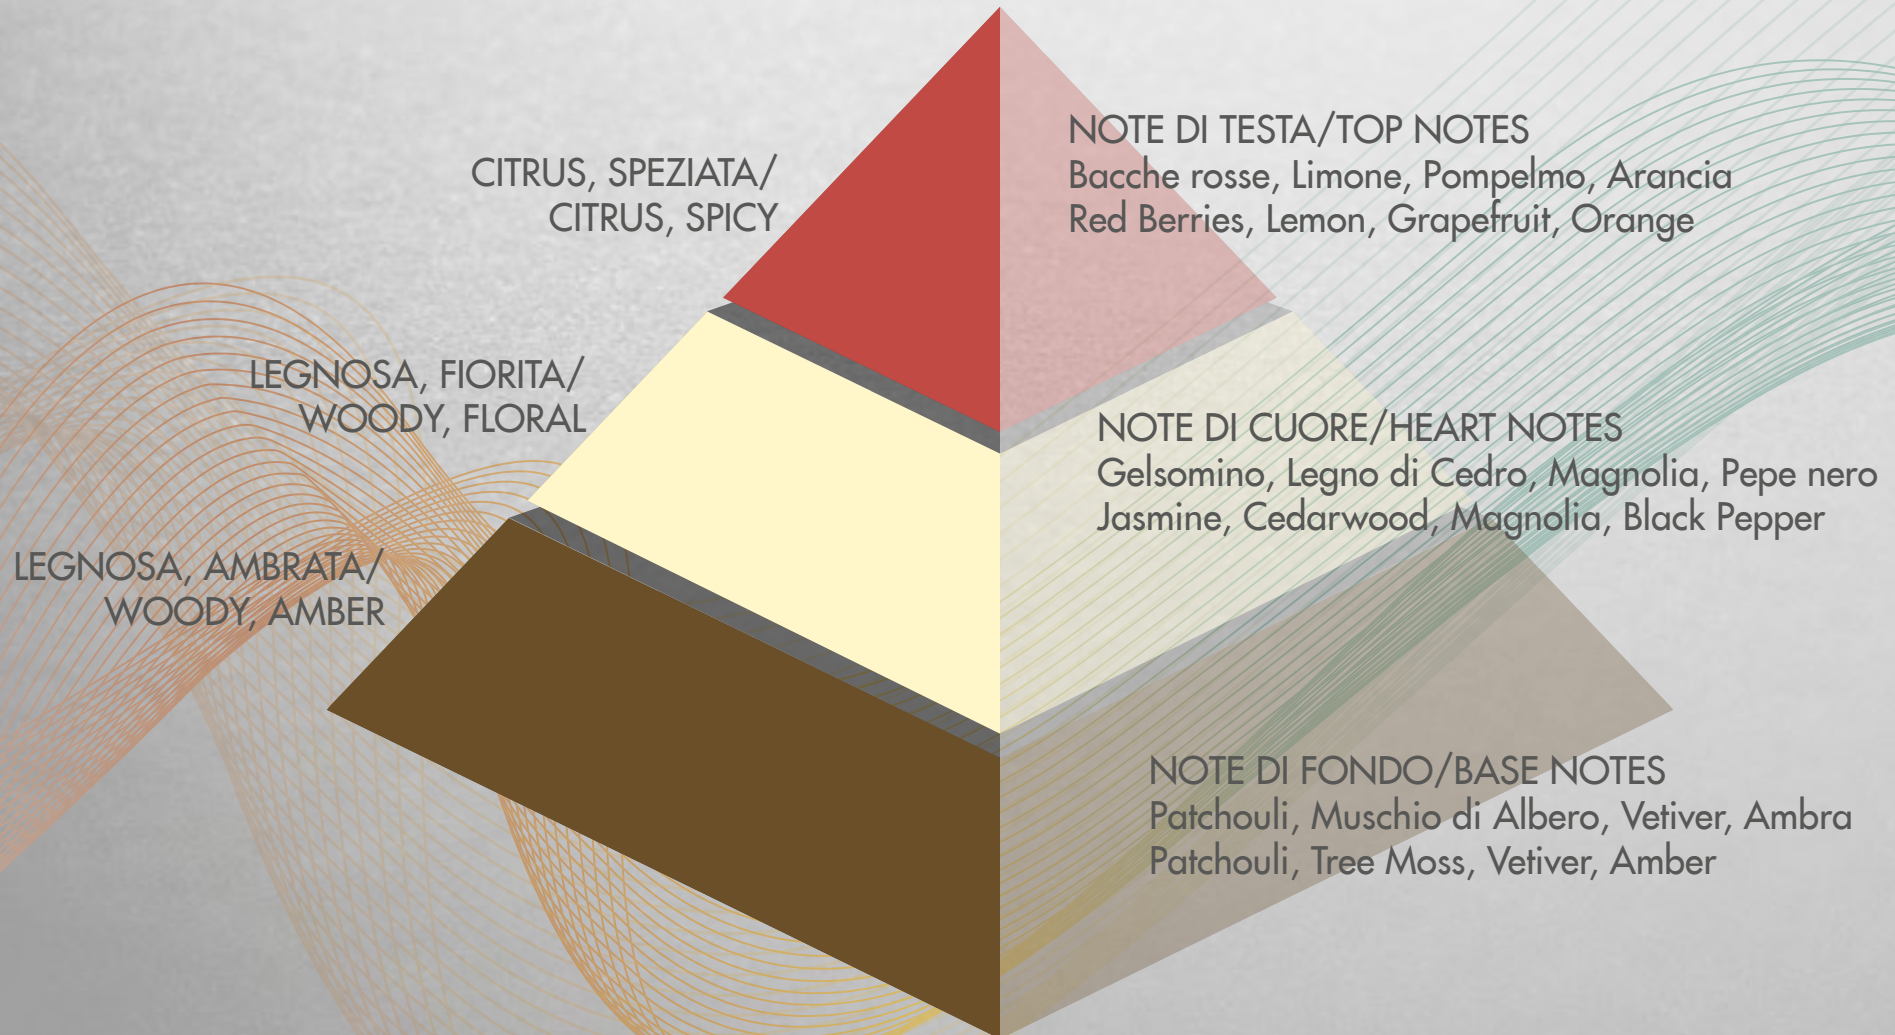

POIVRE ROUGE & CEDRE

CODE R63-7666

SCENT COMPANY
OLFACTORY BRANDING

Fresca, Speziata, Legnosa / *Fresh, Spicy, Woody*