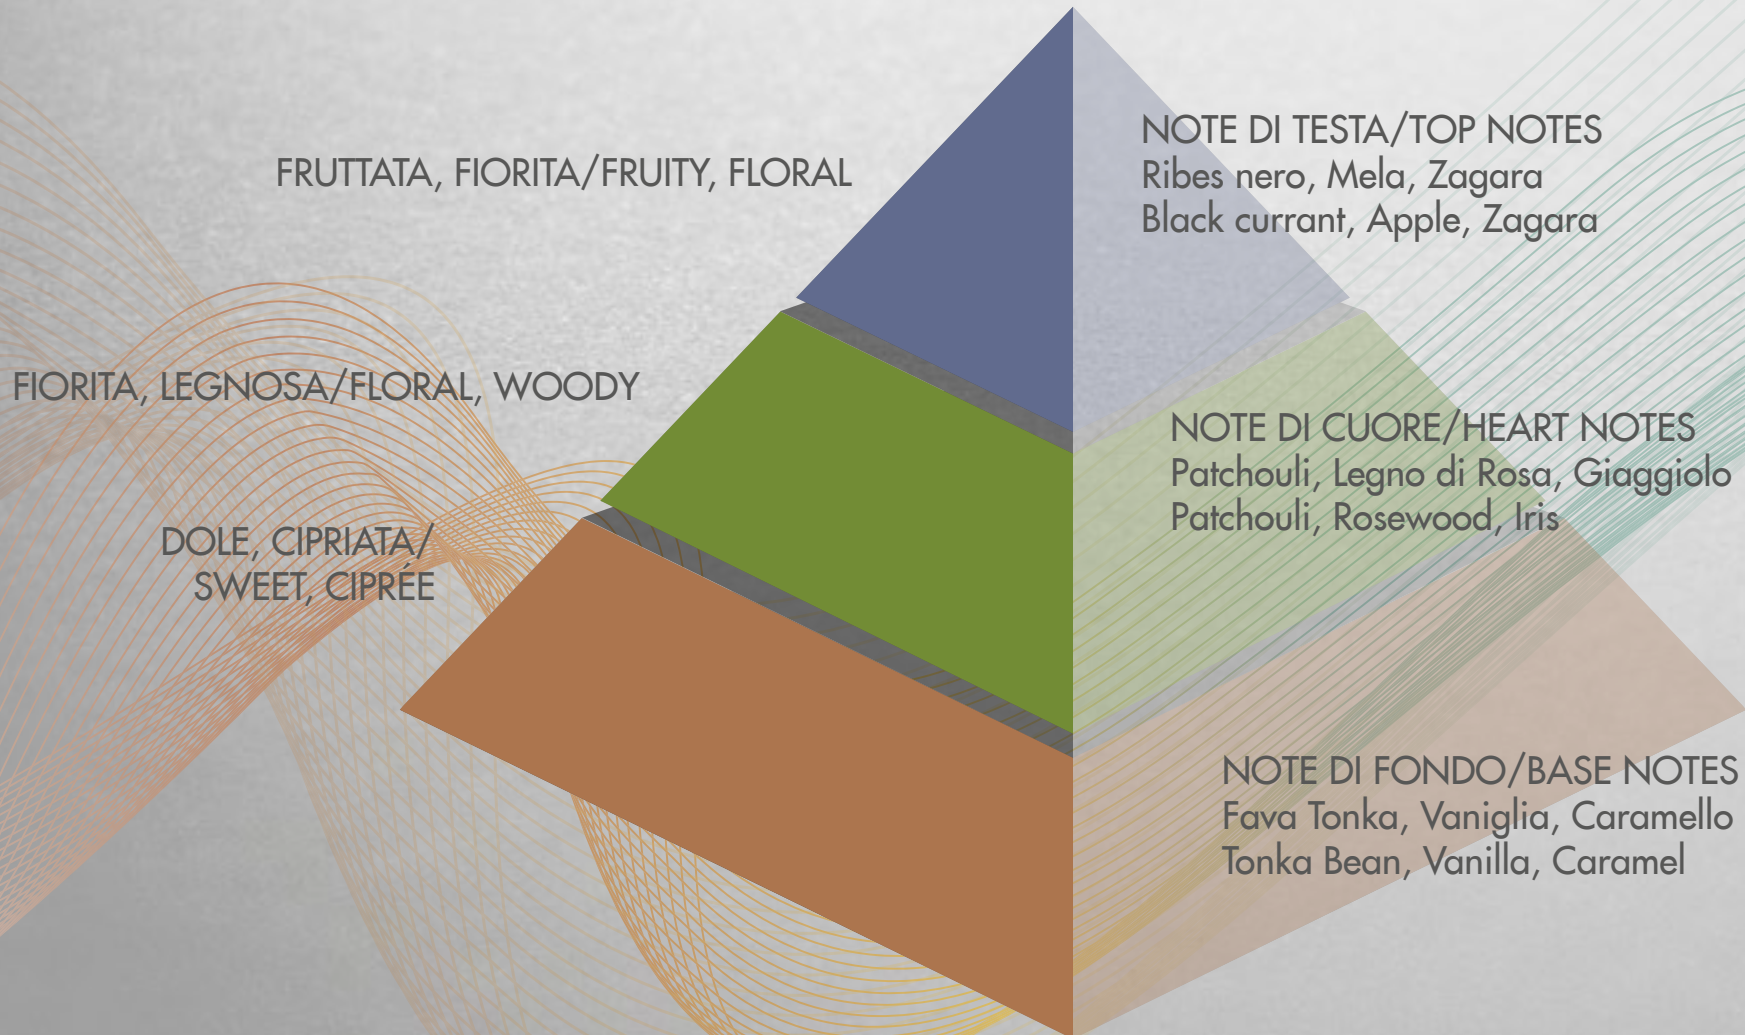

LORETTE

Code R64-3576

Fiorita, Legnosa, Cipriata / *Floral, Woody, Ciprée*